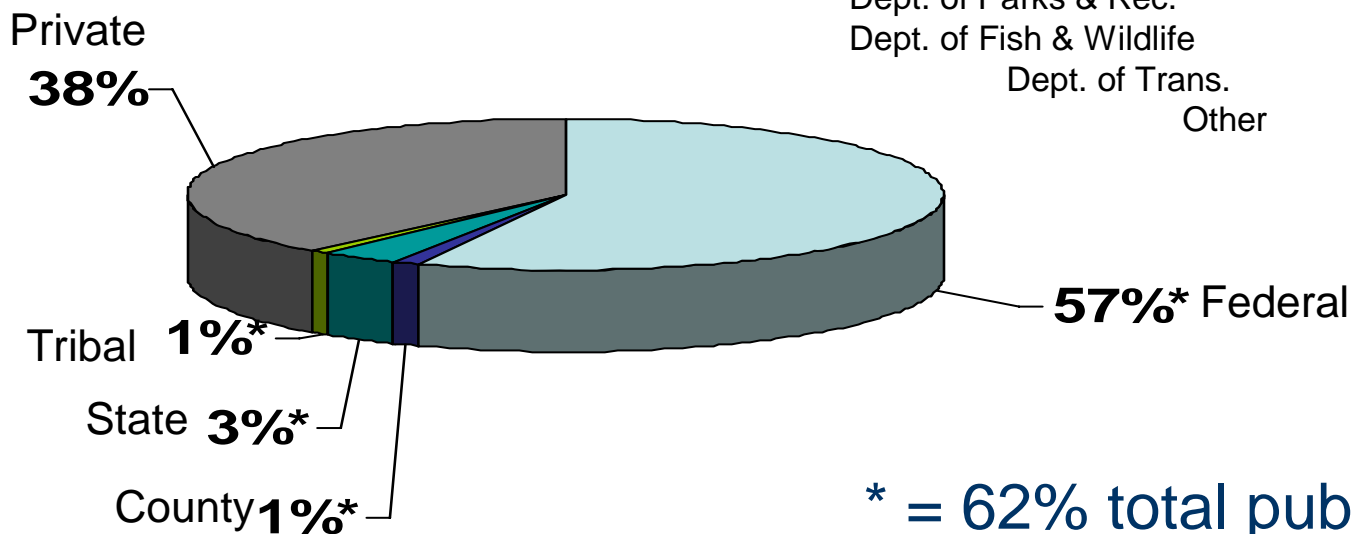

Oregon Land Ownership (Acres)

Federal	34,556,870
BLM	15,707,693
O & C	2,651,771
USFS	15,548,851
US Fish & Wildlife	486,139
National Parks	162,416

County	554,287
Tribal	815,469

Private	23,546,337
----------------	-------------------

State	1,924,093
Dept. of Admin. Services	401
Dept. of Aviation	1,413
Dept. of State Lands	781,619
Military Dept.	2,400
Dept. of corrections	4,639
Dept. of Human Services	149
Youth Authority	390
University System	51,369
Dept. of Education	58
State Fair	158
Dept. of Forestry	658,025
Dept. of Parks & Rec.	96,137
Dept. of Fish & Wildlife	150,729
Dept. of Trans.	176,563
Other	40

* = 62% total public land